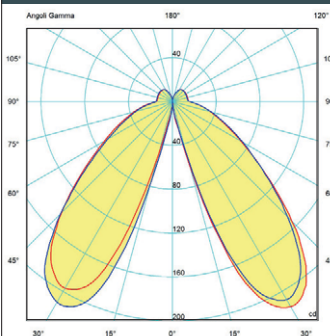

PHOTOMETRIC DATA SAMPLE

SAURO 1100 clear GX53 10W.

Sauro height 1,1 mt
Area: 6x6 mt - average 11 lux

The photometric data for all the versions are available upon request or on our website.

7W
800 Lm

=

75W
incandescent

SAVE 90%

10W
1200 Lm

=

100W
incandescent

SAVE 90%