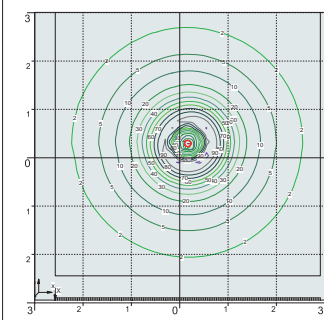

PHOTOMETRIC DATA SAMPLE

SAURO 1100 clear GX53 10W.

Sauro height 1,1 mt
Area: 6x6 mt - average 11 lux

The photometric data for all the versions are available upon request or on our website.

7W
800 Lm

=

75W
incandescent

SAVE 90%

10W
1200 Lm

=

100W
incandescent

SAVE 90%