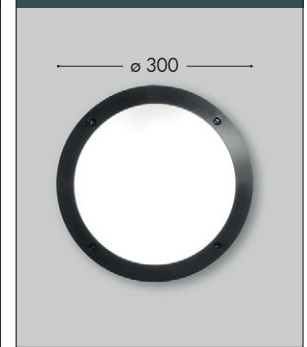

LUCIA

Dimensions and weight

Diameter: Ø 300 mm
Depth: 90 mm
Weight: 1 Kg

Moulded colours:

Black White Grey

Diffuser PMMA:

Opal

GX53 LED