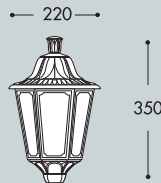

IESSE

E27	M22.000.E27
6W LED	M22.000.F1R
8W LED	M22.000.M1R

Pcs 16
Kg 14
mc 0,224

2700K*

130