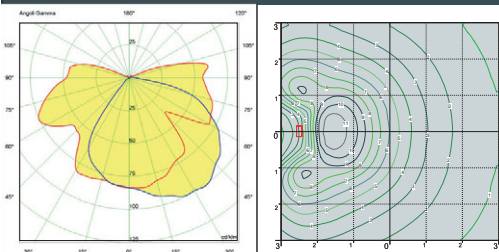

PHOTOMETRIC DATA SAMPLE

IESSE lantern clear with Fumagalli Filament Led Lamp 6W.

height wall mounting: 2mt
6x6mt area: average 4 lux

The photometric data for all the versions are available upon request or on our website.