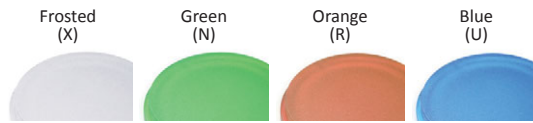

COVER with no visible screws made of shockproof resin material, UV-rays stabilized, rust and corrosion free. Ring or eyelid versions available.

COVER senza viti a vista in resina antiurto stabilizzata ai raggi UV inattaccabile da ruggine e corrosione. Disponibile nella versione ad anello o a palpebra.

DIFFUSER made of shockproof resin material (PC) complete with silicone rubber gasket to ensure high protection against external agents. Frosted or coloured versions, to get a customized ambiance.

DIFFUSORE in resina antiurto (PC) completo di guarnizione in gomma siliconica per garantire un alto livello di protezione contro gli agenti esterni. Disponibile nella versione satinata o colorata, per ottenere un'ambientazione personalizzata.

Resin **BODY** suitable for the electrical devices fixation and resin **SUPPORT FORK** to allow a fully adjustable floodlight position.

CORPO in resina predisposto per il fissaggio degli accessori elettrici e **FORCELLA** di supporto per permettere l'orientamento del proiettore.

INSTALLATION ELEMENTS:

- ROTATION DISK for surface installation.
- SPIKE for in ground installation.
- CONNECTION FITTING for double lights version.

ELEMENTI DI FISSAGGIO:

- DISCO DI ROTAZIONE per l'installazione a parete.
- PICCHETTO per l'installazione nel terreno.
- SUPPORTO per la versione a luce doppia.