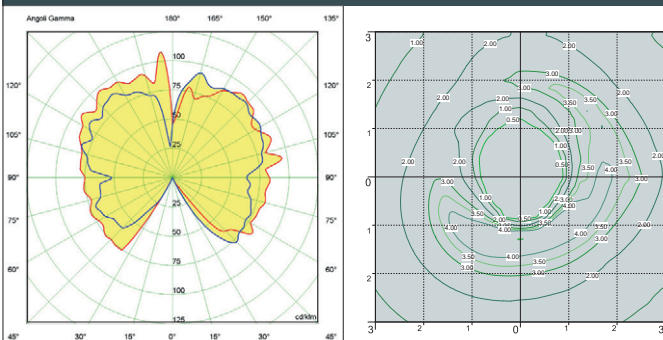

6W
8W
12W = 60W
75W
100W incandescent

SAVE 90%

LED LAMPS

More technical details about TÜV approved Fumagalli LED Lamps on page 512.

* ADD THESE SUFFIXES TO THE REFERENCES MENTIONED IN THE CATALOGUE

PHOTOMETRIC DATA SAMPLE