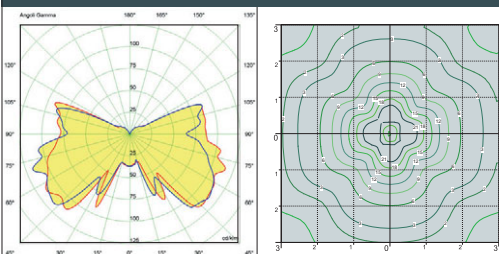

6W 8W 12W = 60W 75W 100W incandescent

SAVE 90%

PHOTOMETRIC DATA SAMPLE

GOLIA lantern clear with Fumagalli Filament Led Lamp 8W.

POST height 2mt
6x6mt area: average 6 lux

The photometric data for all the versions are available upon request or on our website.